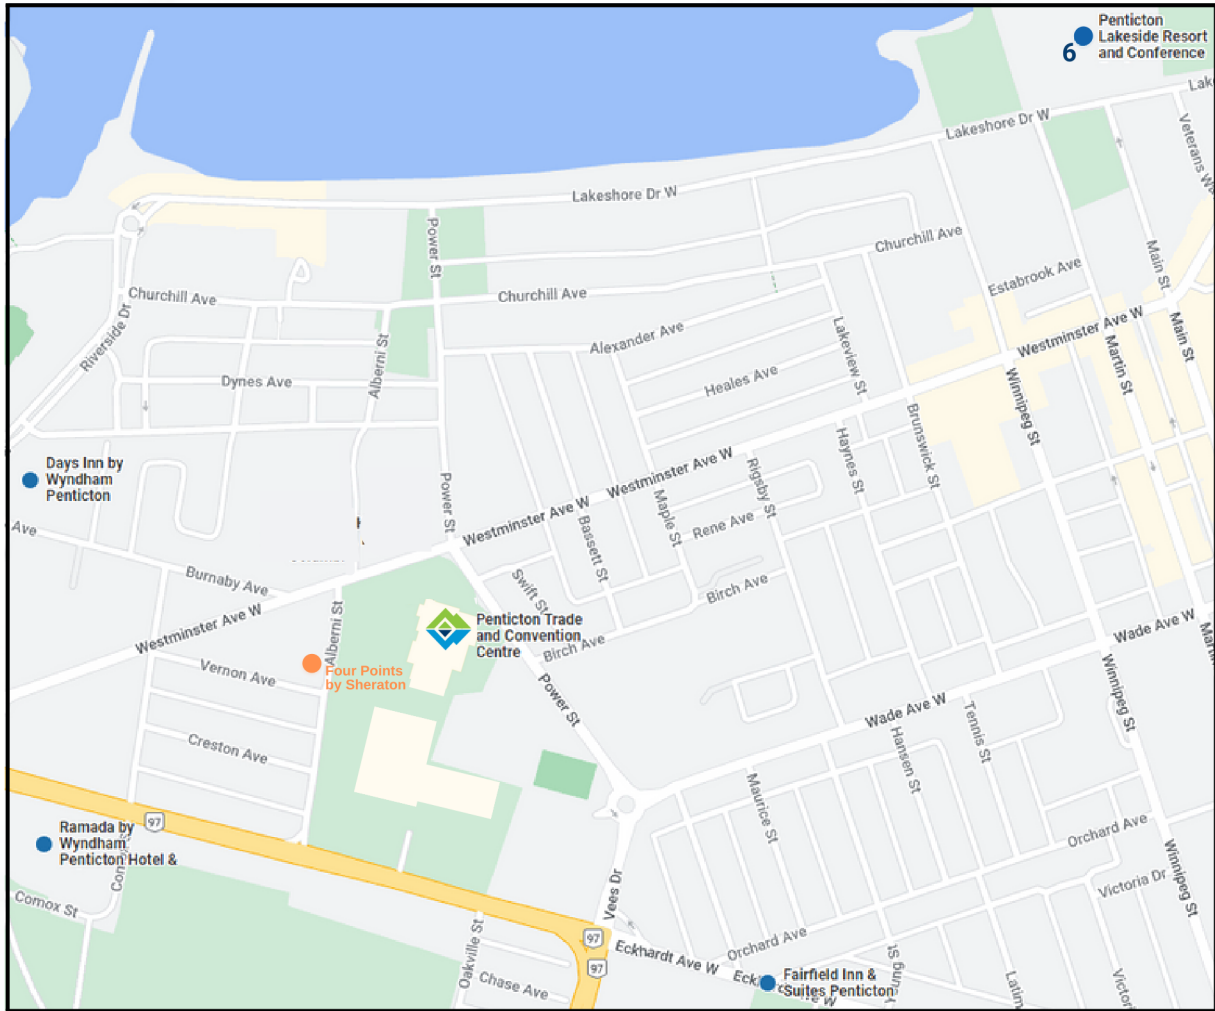

## PENTICTON TRADE AND CONVENTION CENTRE NEARBY HOTELS

### HOTEL DETAILS

NAME	WALKING DISTANCE	SIZE
1. Days Inn	800m   10min	104 Rooms
2. Sandman Hotel	350m   4min	141 Rooms
3. Hotel Penticton	500m   6min	36 Rooms
4. Ramada Hotel	900m   11min	125 Rooms
5. Fairfield Inn & Suites	700m   9min	98 Rooms
6. Penticton Lakeside Resort	1.3km   16min	273 Rooms
7. Four Points by Sheraton <i>opening Fall 2023</i>	200m   3min	121 Rooms